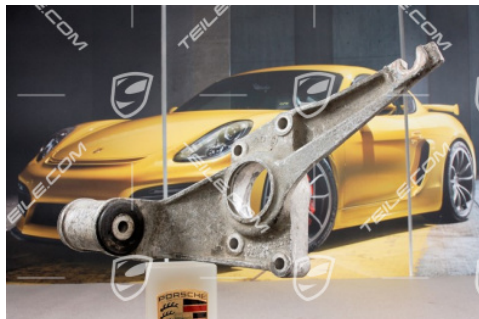

Bearing flange, L

 **TEILE.COM** > 944 > Rear axle > 501-00 Rear-axle wheel carrier, control arm, wheel hub

Product details

Article number: 94433105900

Condition: **new**

Suitable for: Porsche 968, 1992-1995
Porsche 944, 1982-1991

Side: Left

Available: **shipping in 3-7 days***
*provided the product is available at the manufacturer

Price: **402,15 €**
(nett:337,94 €)

Product description

Bearing flange, L