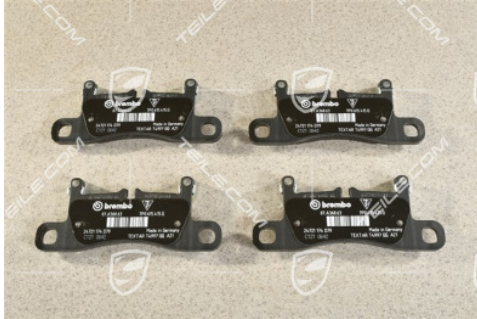

Brake pad set, 19-inch, red calliper, L+R

 **TEILE.COM** > Porsche Cayenne > 958 > Wheel, brakes > 603-00 Disc brake, rear

Product details

Article number:	958698451B
Producer:	Genuine Porsche parts
Condition:	new New: a brand-new, unused.
Suitable for:	Porsche Cayenne > Model 958 (10-17), 2010-2017
Side:	
Manufacturer price:	200,86 € (nett :168,79 €)
Discount:	5%
Available:	shipping in 3-7 days* *provided the product is available at the manufacturer
Price:	190,82 € (nett:160,35 €)

Product description

Porsche Cayenne E2 958 Brake pad set, 18-inch plus, red calliper, rear axle, LEFT+RIGHT.

Galeria produktu