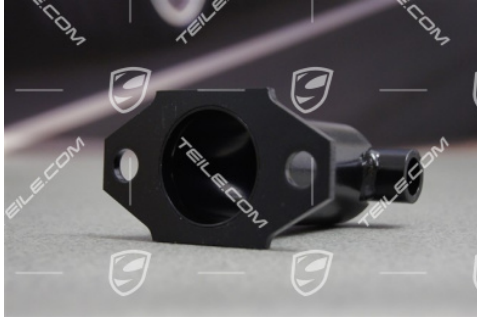

Bumper impact tube, L=R

 **TEILE.COM** > Porsche Boxster > 986 > Body parts > 802-05 Rear bumper, YOM: 97-02

Product details

Article number: 99650501901

Producer: Genuine Porsche parts

Condition: **new**
New: a brand-new, unused.

Suitable for:

- Porsche 911 > Model 996, 2002-2005
- Porsche 911 > Model 996, 1998-2001
- Porsche 911 > Model 996, 2001-2005
- Porsche Boxster > Model 986, 2003-2005
- Porsche Boxster > Model 986, 1997-2002
- Porsche 911 > Model 993, 1994-1998
- Porsche 911 > Model 964, 1989-1994
- Porsche Boxster > Model 987, 2005-2008
- Porsche 911 > Model 997, 2004-today
- Porsche 911 > Model 997, 2008-today

Side: Left = right

Available: **shipping in 3-7 days***
*provided the product is available at the manufacturer

Price: **30,75 €**
(nett:25,84 €)

Product description

Porsche Impact tube for bumper reinforcement, L=R.