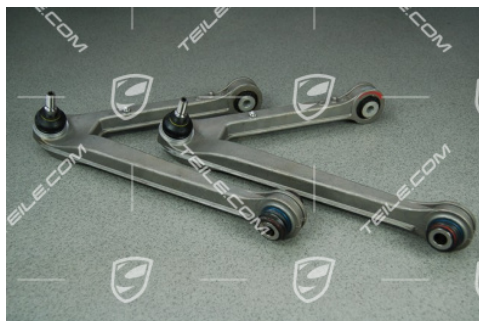

## Control arm, R

 **TEILE.COM** > Porsche 911 > 993 > Rear axle > 501-00 Rear-axle wheel carrier, control arm, wheel hub

### Product details

Article number:	99333104202
Producer:	Genuine Porsche parts
Condition:	<b>used</b> Condition very good, undamaged
Suitable for:	Porsche 911 > Model 993, 1994-1998
Side:	Right
Side:	
Manufacturer price:	<del>745,61 €</del> (nett : <del>626,56 €</del> )
Discount:	<b>40%</b>
Available:	<b>availability on request</b>
<b>Price:</b>	<b>447,37 €</b> <b>(nett:375,94 €)</b>

### Product description

Porsche 911 993 Control arm, rear axle, RIGHT.