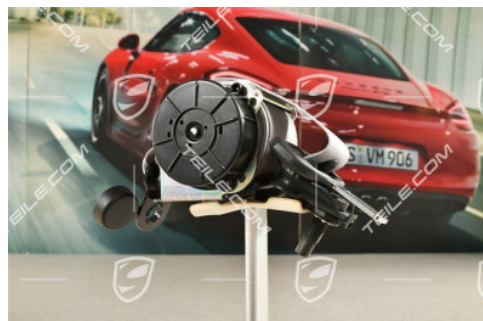

Coupe, Seat belt, rear, Silver, L=R

 **TEILE.COM** > Porsche 911 > 991 > Body parts > 812-05 Seat belt, seat-belt buckle, rear

Product details

Article number: 99180303505U01

Condition: **new**

Suitable for: Porsche 911 > Model 991, 2012-2015

Side: Left = right

Available: **shipping in 3-7 days***
*provided the product is available at the manufacturer

Price: **450,96 €**
(nett:378,96 €)

Product description

Coupe, Seat belt, rear, Silver, L=R

Galeria produktu