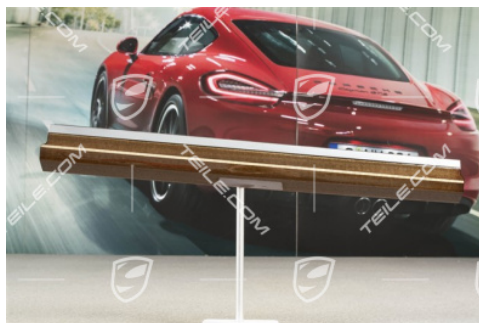

## Dashboard trim / moulding, Passanger's side, Mahogany Yachting

 **TEILE.COM** > Porsche Cayenne > 958 > Body parts > 809-00 Dashboard lining

### Product details

Article number:	958552222120G1
Condition:	<b>used</b>
Suitable for:	Porsche Cayenne > Model 958 (10-17), 2011-2017
Manufacturer price:	<del>1.110,60 €</del> (nett :933,28 €)
Discount:	<b>50%</b>
Available:	<b>ready for shipping</b>
<b>Price:</b>	<b>555,30 €</b> <b>(nett:466,64 €)</b>

### Product description

Dashboard trim / moulding, Passanger's side, Mahogany Yachting