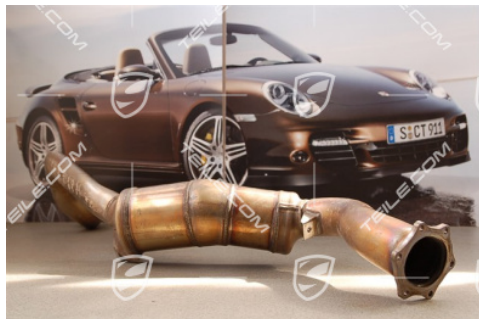

Exhaust pipe with catalytic converter, cyl. 1-4, Turbo, R

 **TEILE.COM** > Porsche Panamera > 970 > Fuel & exhaust system > 202-00 Exhaust system, Turbo

Product details

Article number: 97011335075

Condition: **used**

Suitable for: Porsche Panamera, 2010-today

Side: Right

Manufacturer price: ~~1.902,52 €~~
(nett :1.598,76 €)

Discount: **50%**

Available: **availability on request**

Price: **951,26 €**
(nett:799,38 €)

Product description

Exhaust pipe with catalytic converter, cyl. 1-4, Turbo, R

Galeria produktu