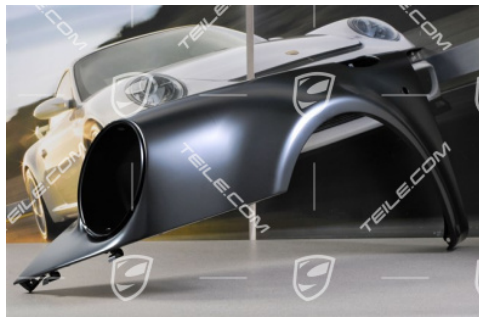

## Fender, Turbo, L

 **TEILE.COM** > Porsche 911 > 964 > Body parts > 801-40 Wing

### Product details

Article number: 96550303104GRV

Condition: **new**

Suitable for: Porsche 911 > Model 964, 1989-1994

Side: Left

Available: **shipping in 3-7 days\***  
\*provided the product is available at the manufacturer