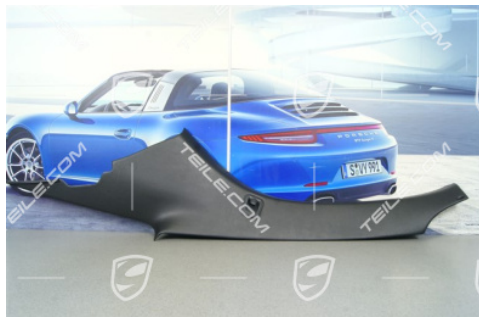

Hardtop lining, Leatherette, Black, R

 **TEILE.COM** > Porsche 911 > 996 > > 811-16 Hardtop

Product details

Article number: 99656350400A12

Condition: **used**

Suitable for: Porsche 911 > Model 996, 2000-2005

Colour: black

Side: Right

Side:

Manufacturer price: ~~676,78 €~~
(nett :568,72 €)

Discount: **60%**

Available: **ready for shipping**

Price: **270,70 €**
(nett:227,48 €)

Product description

Hardtop lining, Leatherette, Black, R