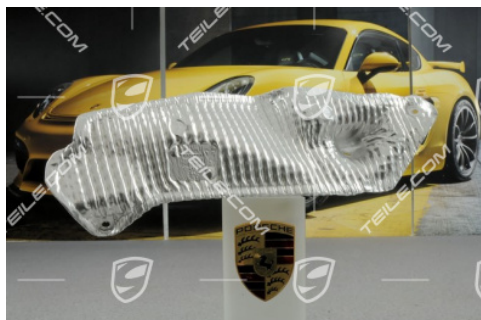

Heat shield, L

 **TEILE.COM** > Porsche Panamera > 970 > Front axle, airbags > 401-00 Suspension subframe, control arm, self-levelling sensor

Product details

Article number:	97034143500
Condition:	new
Suitable for:	Porsche Panamera, 2009-today
Side:	Left
Manufacturer price:	19,88 € (nett :16,71 €)
Discount:	5%
Available:	ready for shipping
Price:	18,90 € (nett:15,88 €)

Product description

Heat shield, L