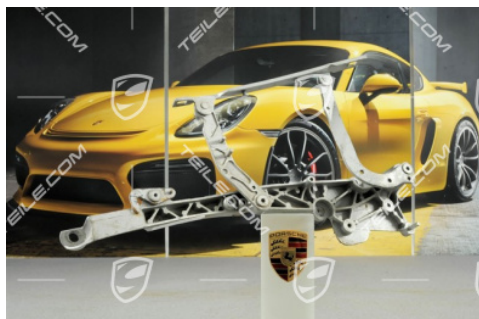

Hinge, R

 **TEILE.COM** > Porsche 911 > 996 > Body parts > 811-13 Convertible top cover

Product details

Article number:	99656190802
Producer:	Genuine Porsche parts
Condition:	used Condition very good, undamaged
Suitable for:	Porsche 911 > Model 996, 1998-2005 Porsche 911 > Model 997, 2004-2012
Side:	Right
Manufacturer price:	297,98 € (nett :250,40 €)
Discount:	50%
Available:	ready for shipping
Price:	149,01 € (nett:125,22 €)

Product description

Porsche 996/997 cabrio Hinge, RIGHT.