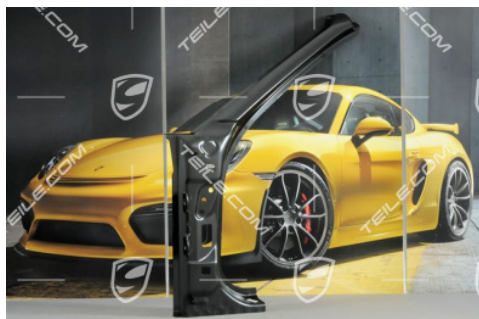

Hinge pillar, A-pillar, outer, cabrio, L

 **TEILE.COM** > Porsche 911 > 997 > Body parts > 801-45 Cowl, outer roof panel

Product details

Article number:	99750233500GRV
Producer:	Genuine Porsche parts
Condition:	new New: a brand-new, unused.
Suitable for:	Porsche 911 > Model 997, 2004-2012
Side:	Left
Manufacturer price:	460,27 € (nett :386,78 €)
Discount:	20%
Available:	ready for shipping
Price:	368,20 € (nett:309,41 €)

Product description

Porsche 997 cabrio Hinge pillar, A-pillar, outer, LEFT.