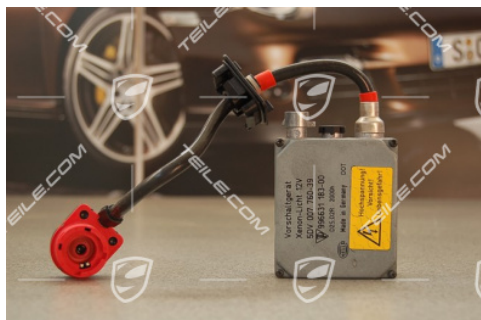

## Litronic headlight control unit, L=R

 **TEILE.COM** > Porsche 911 > 996 > Lighting, electrical parts > 905-03 Headlights, Facelift 02-05 / Turbo / GT2

### Product details

Article number: 99663118300

Condition: **new**

Suitable for: Porsche 911 > Model 996, 2001-2005

Side: Left = right

Side:

Available: **shipping in 3-7 days\***  
\*provided the product is available at the manufacturer

### Product description

Porsche 996.2 Litronic headlight control unit, LEFT=RIGHT.