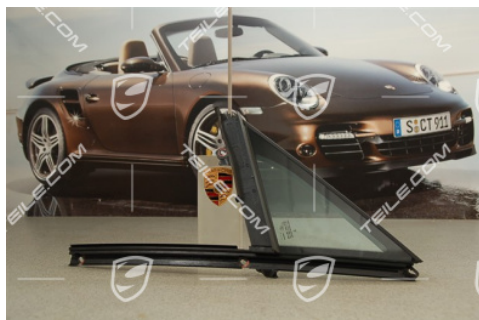

## Quarter window, front left door, front, tinted heat protection glass, Privacy

 **TEILE.COM** > Porsche Panamera > 970 > Body parts > 805-00 Windows

### Product details

Article number:	97054231105
Producer:	Genuine Porsche parts
Condition:	<b>used</b> Condition very good, undamaged
Suitable for:	Porsche Panamera, 2009-2016
Side:	
Manufacturer price:	<del>361,93 €</del> (nett :304,14 €)
Discount:	<b>60%</b>
Available:	ready for shipping
<b>Price:</b>	<b>144,78 €</b> <b>(nett:121,66 €)</b>

### Product description

Porsche 970 Panamera Quarter window, front left door, front, tinted heat protection glass, Privacy.