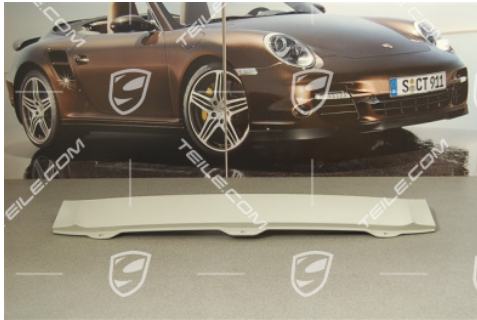

Rear centre panel (between engine lid and rear window), GT3 RS Facelift 2010-

 **TEILE.COM** > Porsche 911 > 997 > Body parts > 803-06 GT3 RS rear deck lid, Facelift, YOM 10-

Product details

Article number: 99750434590G2X

Producer: Genuine Porsche parts

Condition: **new**
New: a brand-new, unused.

Suitable for: Porsche 911 > Model 997, 2010-2012

Side:

Available: **shipping in 3-7 days***
*provided the product is available at the manufacturer

Price: **1.712,05 €**
(nett:1.438,70 €)

Product description

Porsche 997 Rear centre panel (between engine lid and rear window), GT3 RS Facelift 2010-