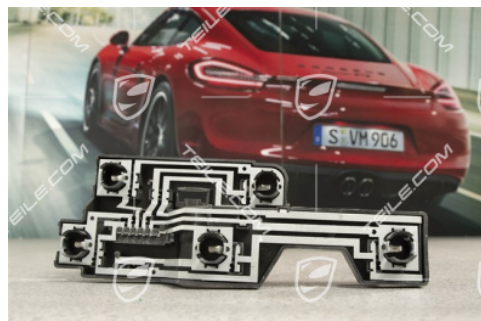

## Rear / tail light bulb socket, L

 **TEILE.COM** > Porsche Boxster > 986 > Lighting, electrical parts > 905-05 Rear light

### Product details

Article number:	98663145100
Producer:	Genuine Porsche parts
Condition:	Condition very good, small traces of use or storage/transport <b>used</b>
Suitable for:	Porsche Boxster > Model 986, 1997-2002
Side:	Left
Manufacturer price:	38,62 € (nett :32,45 €)
Discount:	<b>38%</b>
Available:	ready for shipping
<b>Price:</b>	<b>24,05 €</b> <b>(nett:20,21 €)</b>

### Product description

Porsche Boxster 986 Rear / tail light bulb socket, L.