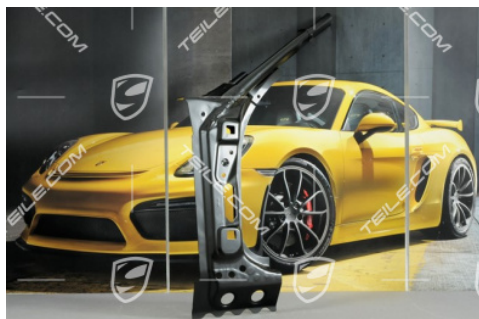

Reinforcement, A-pillar, inner, cabrio, L

 **TEILE.COM** > Porsche 911 > 997 > Body parts > 801-45 Cowl, outer roof panel

Product details

Article number:	99750213504GRV
Producer:	Genuine Porsche parts
Condition:	new New: a brand-new, unused.
Suitable for:	Porsche 911 > Model 997, 2007-2012
Side:	Left
Manufacturer price:	643,46 € (nett :540,72 €)
Discount:	20%
Available:	ready for shipping
Price:	514,76 € (nett:432,57 €)

Product description

Porsche 997 cabrio 2007-2012 Reinforcement, A-pillar, inner, LEFT.