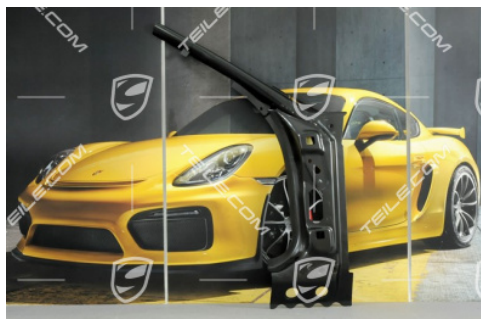

Reinforcement, A-pillar, inner, cabrio, R

 **TEILE.COM** > Porsche 911 > 997 > Body parts > 801-45 Cowl, outer roof panel

Product details

Article number:	99750213604GRV
Producer:	Genuine Porsche parts
Condition:	new New: a brand-new, unused.
Suitable for:	Porsche 911 > Model 997, 2007-2012
Side:	Right
Manufacturer price:	630,84 € (nett :530,12 €)
Discount:	20%
Available:	ready for shipping
Price:	504,67 € (nett:424,09 €)

Product description

Porsche 997 cabrio 2007- Reinforcement, A-pillar, inner, RIGHT