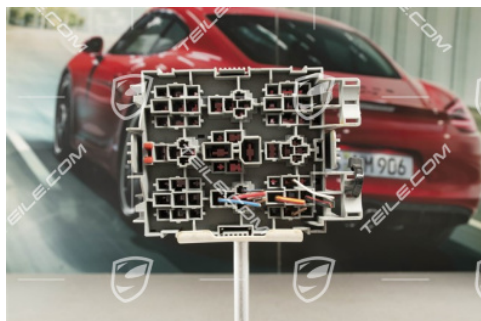

## Relay carrier / box / bracket

 **TEILE.COM** > Porsche Cayenne > 955 > Lighting, electrical parts > 902-00 Dashboard fuse panel