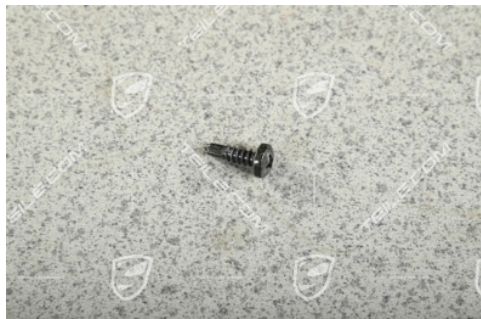

SCREW

 **TEILE.COM** > 944 > Body parts > 811-07 Convertible top frame

Product details

Article number: 94150484410

Condition: **new**

Suitable for: Porsche 944, 1989-1991
Porsche 968, 1992-1995

Manufacturer price: ~~1,08 €~~
(nett :0,91 €)