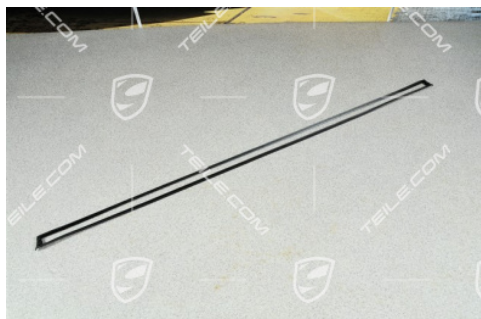

Sealing for roof edge strip, L

 **TEILE.COM** > Porsche 911 > 997 > Exterior > 810-00 Logos, trim strips, stone-screen protection

Product details

Article number:	99755972101
Condition:	used
Suitable for:	Porsche 911 > Model 997, 2004-2012
Side:	Left
Manufacturer price:	69,09 € (nett :58,06 €)
Discount:	50%
Available:	ready for shipping
Price:	34,56 € (nett:29,04 €)

Product description

Sealing for roof edge strip, L