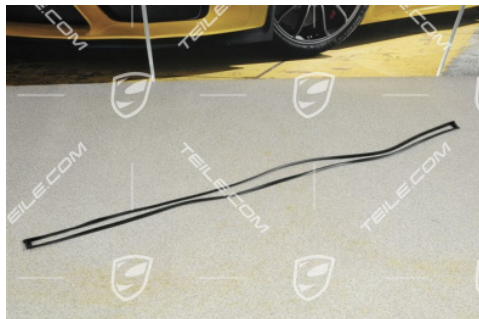

## Sealing for roof edge strip, R

 **TEILE.COM** > Porsche 911 > 997 > Body parts > 810-00 Logos, trim strips, stone-screen protection

### Product details

Article number: 99755972201

Condition: **new**

Suitable for: Porsche 911 > Model 997, 2004-2012

Side: Right

Available: **shipping in 3-7 days\***  
\*provided the product is available at the manufacturer

### Product description

Sealing for roof edge strip, R