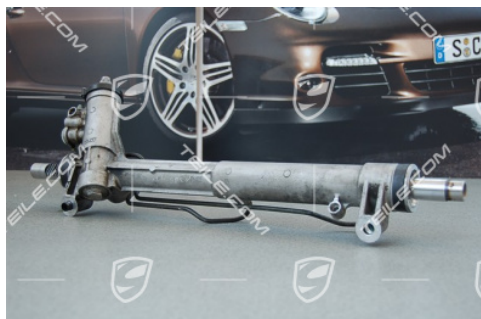

Steering gear

 **TEILE.COM** > Porsche Boxster > 986 > Front axle, airbags > 403-00 Power steering, steering gear

Product details

Article number: 99634701111

Producer: Genuine Porsche parts

Condition: **used**
Condition very good, undamaged

Suitable for: Porsche 911 > Model 996, 1998-2005
Porsche Boxster > Model 986, 1997-2004

Side:

Manufacturer price: ~~4.834,36 €~~
(nett :4.062,49 €)

Discount: **95%**

Available: **ready for shipping**

Price: **241,71 €**
(nett:203,12 €)