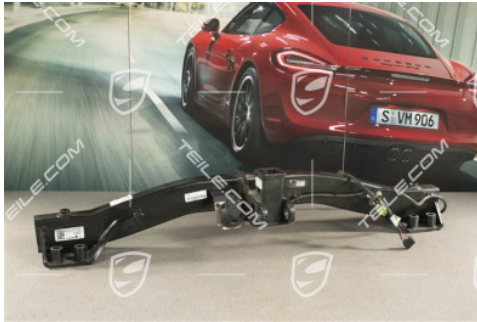

Trailer coupling mechanical incl. wiring harness without towing hitch / USA Canada Mexico

 **TEILE.COM** > Porsche Cayenne > 958 > Transport & care > 002-00 Trailer coupling

Product details

Article number:	95872200400
Producer:	Genuine Porsche parts
Condition:	Condition very good, small traces of use or storage/transport used
Suitable for:	Porsche Cayenne > Model 958 (10-17), 2011-2018
Side:	
Manufacturer price:	1.660,72 € (nett :1.395,56 €)
Discount:	50%
Available:	ready for shipping
Price:	830,36 € (nett:697,78 €)

Product description

Porsche Cayenne E2/958 Trailer coupling mechanical incl. wiring harness without towing hitch / USA Canada Mexico.

Galeria produktu