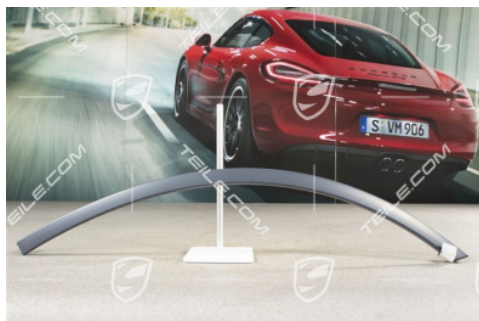

## Wide wheel arch cover, rear door, paintable, L

 **TEILE.COM** > Porsche Cayenne > 958 > Exterior > 810-05 Flared wheel arches

### Product details

Article number: 95855970950G2X

Condition: **new**

Suitable for: Porsche Cayenne > Model 958 (10-17),  
2011-2014

Side: Left

Side:

Manufacturer price: ~~83,69 €~~  
(nett :70,33 €)

Discount: **5%**

### Product description

Wide wheel arch cover, rear door, paintable, L